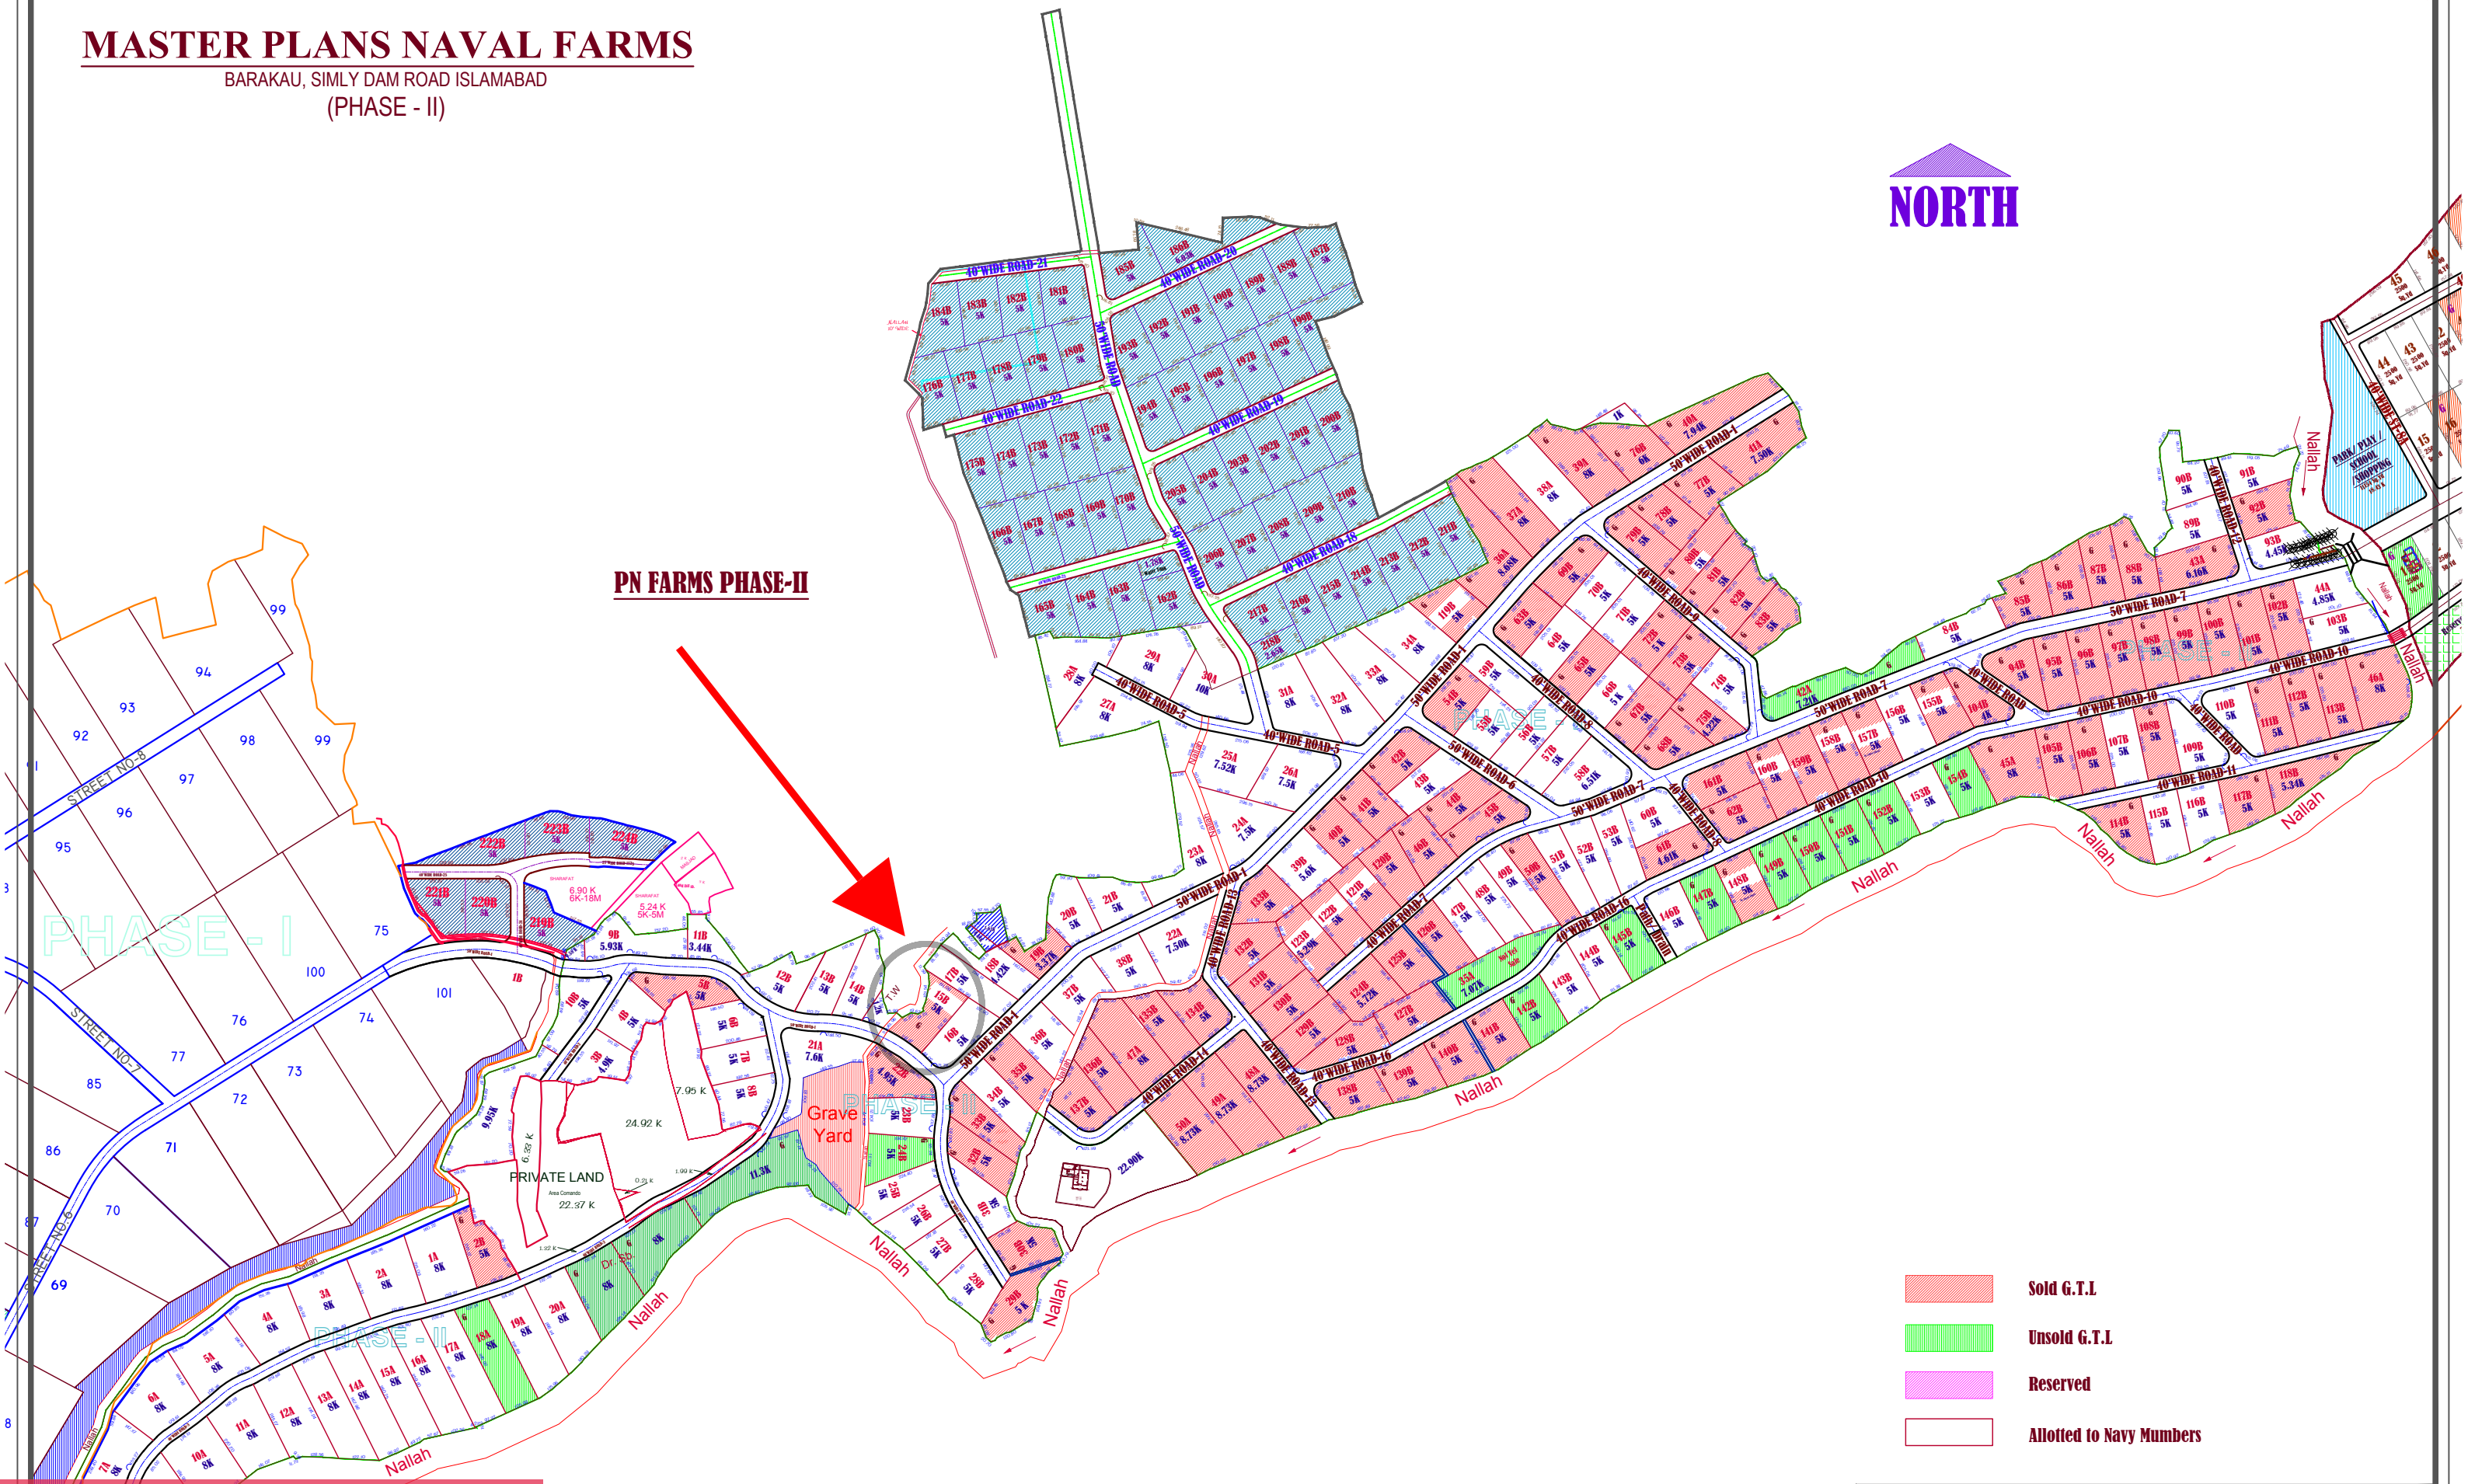

MASTER PLANS NAVAL FARMS

BARAKAU, SIMLY DAM ROAD ISLAMABAD
(PHASE - II)

PN FARMS PHASE-II

PHASE - I

-  Sold G.T.I
-  Unsold G.T.I
-  Reserved
-  Allotted to Navy Numbers

Syed Qambar Ali
Cell No. 0321 8571556
AGA ESTATE PN FARMS
PN FARMS SHOPPING CENTER